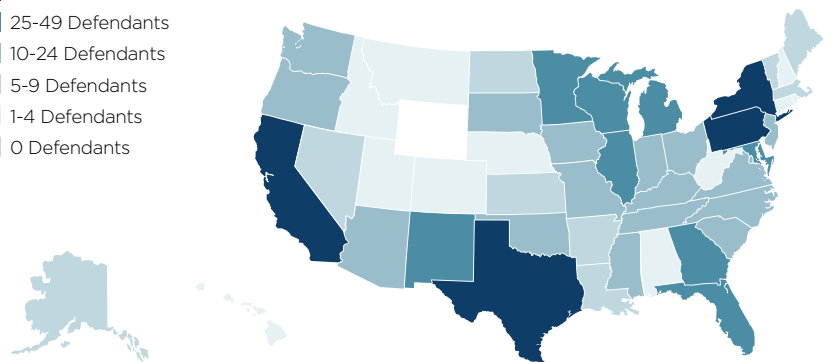

## 2019 FEDERAL HUMAN TRAFFICKING DATA

### NEW CRIMINAL CASES

### NEW CIVIL CASES

■ Sex Trafficking  
 ■ Forced Labor

### ACTIVE DEFENDANTS IN CRIMINAL HUMAN TRAFFICKING CASES

■ 50-150 Defendants  
 ■ 25-49 Defendants  
 ■ 10-24 Defendants  
 ■ 5-9 Defendants  
 ■ 1-4 Defendants  
 □ 0 Defendants