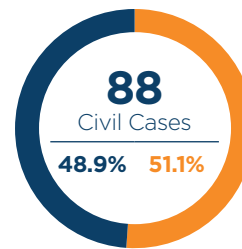

NEW CIVIL CASES